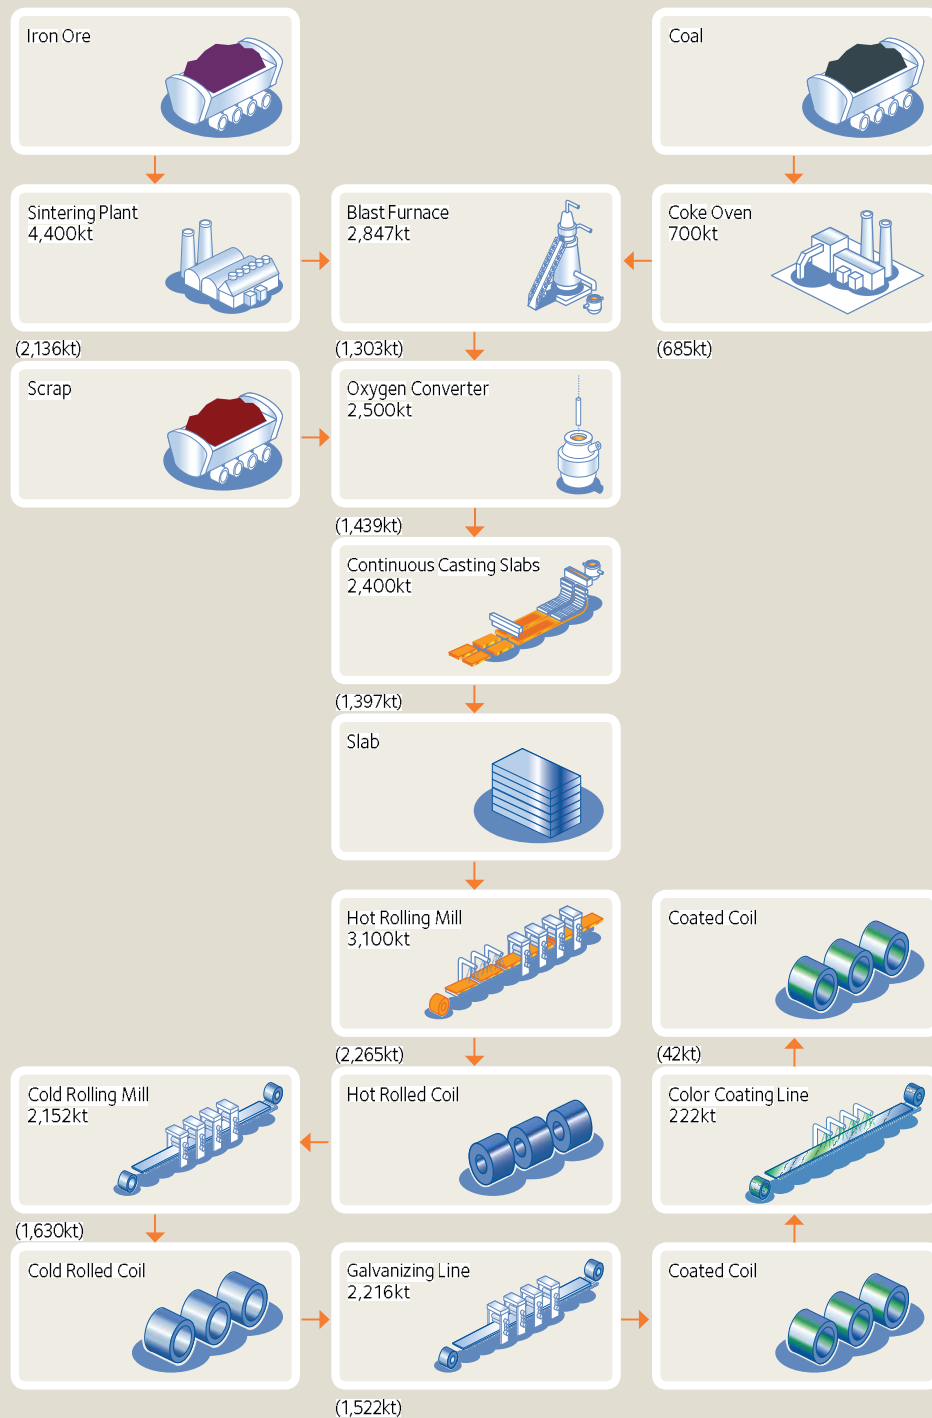

France – Florange, Mouzon and Dudelange (FCE)

Operational capacity and production 2010 in metric tonnes

Numbers in orange = operational capacity
Numbers in black = production capacity